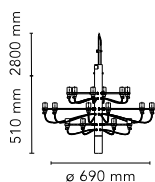

2097/18 (frosted bulbs)

by Gino Sarfatti , 2019

Suspension lamp providing diffused light. Steel central structure with brass arms, both available either chromium-plated, black or golded. Steel ceiling fitting and rose.

Mounting	Pendant
Environment	Indoor
Weight	3,2 Kg
Light sources available	1 x RF28889 LED 2,7W E14 150lm 2700K [i] frosted kit 20 pz
Emergency	Without
Voltage	220-250V
Power	18 x MAX15
Battery	No
Supply included	No

Cord Length 2800 mm

Materials Steel, Brass

Colors	<ul style="list-style-type: none"> A1351031 - Matt Black A1351057 - Chrome A1351059 - Brass
--------	--

Certificate