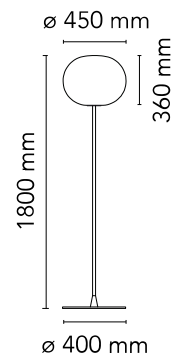

FLOS

■ F3030031 Matte Black

Glo-Ball Floor 3

Designed by Jasper Morrison, 1998

Halogen - 150W

Floor lamp providing diffused light. Diffuser consisting of an externally acid-etched, hand blown, flashed opaline glass and a die-cast threaded ring nut with alodine plating finish. Gray or black painted high-thickness steel base and stem and die-cast aluminum diffuser support. On the cable there is the electronic dimmer which allows the regulation of light brightness.

Are you a professional and your project needs consulting and support?

[BOOK AN APPOINTMENT](#)

Main specifications

EAN	8059607002490
Mounting	Floor
Environments	Indoor dry location
Light Source Type	Bulb
Lamp category	Halogen
Lamp holders	E27
Ilcos	HSGS
Number of heads	1
Power (W)	150

Physical

Colour	Matte Black
Length (mm)	450
Cord length (mm)	1800
Net weight (kg)	17.65
Package volume (m3)	0.53
IP internal	20

Download

- [Mounting instructions](#) PDF
- [Spare Parts](#) PDF

Photometric Files

- [LDT / IES](#) LDT

Technical Drawings

- [2D](#) ZIP
- [3D](#) ZIP
- [Bim](#) ZIP

Schematic light drawing

Luminous flux Luminaire
1252 lm

Photometric

Lighting type	Total
Light distribution	Roto symmetric

Electrical