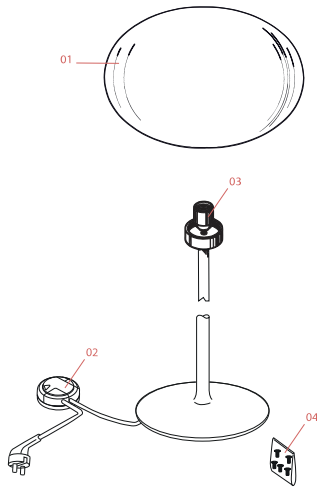

Spare Parts

01.	Glo-Ball 2 opal diffuser. Black Base	F3055031
02.	Led rondo' dimmer 220/240v 40- 250w 4-100w	RF28045
03.	New version lamp holder	RF2500200
04.	Kit of 5 white feed pads for base	RF3020100

DOWNLOAD