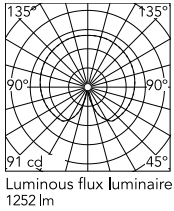

Physical

Colour	Matte Black
Cord length (mm)	1900
Net weight (kg)	6.7
Package volume (m3)	0.13
IP internal	20

Download

Mounting instructions [↓ PDF](#)
Spare Parts [↓ PDF](#)

Photometric Files

LDT / IES [↓ LDT](#)

Technical Drawings

2D [↓ ZIP](#)
3D [↓ ZIP](#)
Bim [↓ ZIP](#)

	IP 20	IP 20
--	----------	----------

Schematic light drawing

Photometric

Lighting type	Total
Light distribution	Symmetric
Extreme cut off	No

Electrical