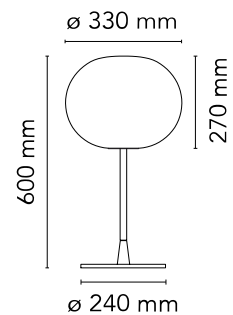

FLOS

F3020031 Matte Black

Glo-Ball Table 1

Designed by Jasper Morrison, 1998

Halogen - 150W

Table/desk lamp providing diffused light. Diffuser consisting of an externally acid-etched, hand blown, flashed opaline glass and a die-cast threaded ring nut with alodine plating finish. Gray or black painted high-thickness steel base and stem and die-cast aluminum diffuser support. On the cable there is the electronic dimmer which allows the regulation of light brightness.

Are you a professional and your project needs consulting and support?

BOOK AN APPOINTMENT

Main specifications

EAN	8059607002278
Mounting	Table
Environments	Indoor dry location
Light Source Type	Bulb
Lamp category	Halogen
Lamp holders	E27
Ilcos	HSGS
Number of heads	1
Power (W)	150

Physical

Colour	Matte Black
Cord length (mm)	1900
Net weight (kg)	6.7
Package volume (m3)	0.13
IP internal	20

Download

Mounting instructions [↓ PDF](#)
Spare Parts [↓ PDF](#)

Photometric Files

LDT / IES [↓ LDT](#)

Technical Drawings

2D [↓ ZIP](#)
3D [↓ ZIP](#)
Bim [↓ ZIP](#)

	IP 20	IP 20
--	----------	----------

Schematic light drawing

Photometric

Lighting type	Total
Light distribution	Symmetric
Extreme cut off	No

Electrical