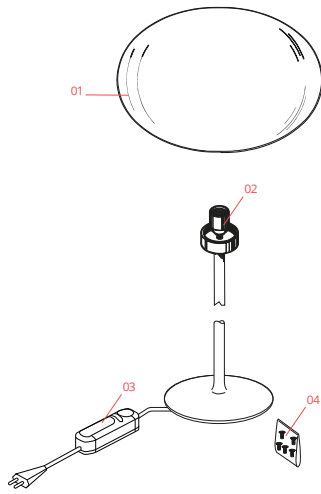

FLOS

F3020031 Matte Black

Glo-Ball Table 1

Designed by Jasper Morrison, 1998

Halogen - 150W

Table/desk lamp providing diffused light. Diffuser consisting of an externally acid-etched, hand blown, flashed opaline glass and a die-cast threaded ring nut with alodine plating finish. Gray or black painted high-thickness steel base and stem and die-cast aluminum diffuser support. On the cable there is the electronic dimmer which allows the regulation of light brightness.

Technical Drawings

2D [↓ ZIP](#)
3D [↓ ZIP](#)
Bim [↓ ZIP](#)

	IP 20	IP 20
--	----------	----------

Schematic light drawing

Photometric

Lighting type	Total
Light distribution	Symmetric
Extreme cut off	No

Electrical

LED Lamp E27 15W 2700K T38

NOT INCLUDED

RF32289

LED Lamp E27 15W 3000K T38

Spare Parts

- | | | |
|-----|-----------------------------------|-----------|
| 01. | Glo-Ball 1 opal diffuser. Black | F3050031 |
| | Base | |
| 02. | New version lamp holder | RF2500200 |
| 03. | Black Dimmer Switch | RF28206 |
| 04. | Kit of 5 white feed pads for base | RF3020100 |