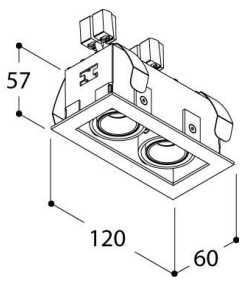

A++

MICRO TOMMY 2 LEAF

LUXEON M - 2 X 3,82W
350mA DC
Light output 2 X 400 lumen
Dimmable PWM or CCR
CRI 80
Beam Angle: 36°
Adjustability Gimble 35°- 20°
Vf: 2 X 10,95
Sdcm: 3

0,30kg IP20     

Finish	2700K	3000K
Textured Black	419526	419516
Textured White	419547	419537
Textured Black + Textured White Front	419595	419585
Textured Black + Gold Ano	419596	419586
Textured White + Focus Textured Black	419594	419584

Installation

Cutout	114 x 52 mm
Inst. Height	60 mm

EAN Codes

EAN 54 15233 06052 6 - Ref. 419516 - Textured Black - 3000K
EAN 54 15233 06055 7 - Ref. 419547 - Textured White - 2700K
EAN 54 15233 06060 1 - Ref. 419595 - Textured Black + Textured White Front - 2700K
EAN 54 15233 06061 8 - Ref. 419596 - Textured Black + Gold Ano - 2700K
EAN 54 15233 06054 0 - Ref. 419537 - Textured White - 3000K
EAN 54 15233 06056 4 - Ref. 419584 - Textured White + Focus Textured Black - 3000K
EAN 54 15233 06059 5 - Ref. 419594 - Textured White + Focus Textured Black - 2700K
EAN 54 15233 06057 1 - Ref. 419585 - Textured Black + Textured White Front - 3000K
EAN 54 15233 06058 8 - Ref. 419586 - Textured Black + Gold Ano - 3000K
EAN 54 15233 06053 3 - Ref. 419526 - Textured Black - 2700K