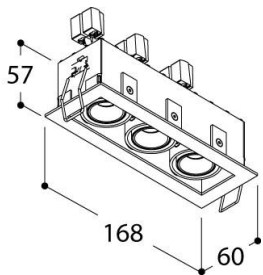

A++

MICRO TOMMY 3 TORSION

LUXEON M - 3 X 3,82W
350mA DC
Light output 3 X 400 lumen
Dimmable PWM or CCR
CRI 80
Beam Angle: 36°
Adjustability 35°- 20°
Vf: 3 X 10,95
Sdcm: 3

0,40kg IP20     

Finish	2700K	3000K
Textured Black	419326	419316
Textured White	419347	419337
Textured White + Focus Textured Black	419394	419384
Textured Black + Textured White Front	419395	419385
Textured Black + Focus Gold Ano	419396	419386

Installation

Cutout	162 x 52 mm
Inst. Height	60 mm

EAN Codes

EAN 54 15233 03033 8 - Ref. 419326 - Textured Black - 2700K

EAN 54 15233 03034 5 - Ref. 419347 - Textured White - 2700K

EAN 54 15233 03035 2 - Ref. 419394 - Textured White + Focus Textured Black - 2700K