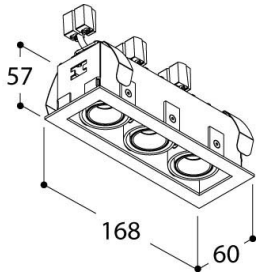

## MICRO TOMMY 3 LEAF

LUXEON M - 3 X 3,82W  
350mA DC  
Light output 3 X 400 lumen  
Dimmable PWM or CCR  
CRI 80  
Beam Angle: 36°  
Adjustability Gimble 35°- 20°  
Vf: 3 X 10,95  
Sdcm: 3

0,40kg

IP20

Finish	2700K	3000K
Textured Black	419626	419616
Textured White + Focus Textured Black	419694	419684
Textured Black + Textured White Front	419695	419685
Textured Black + Focus Gold Ano	419696	419686
Textured White	419647	419637

Installation

Cutout	162 x 52mm mm
Inst. Height	60 mm

EAN Codes

EAN 54 15233 06063 2 - Ref. 419626 - Textured Black - 2700K  
EAN 54 15233 06069 4 - Ref. 419694 - Textured White + Focus Textured Black - 2700K  
EAN 54 15233 06070 0 - Ref. 419695 - Textured Black + Textured White Front - 2700K  
EAN 54 15233 06071 7 - Ref. 419696 - Textured Black + Focus Gold Ano - 2700K  
EAN 54 15233 06061 8 - Ref. 419647 - Textured White - 2700K  
EAN 54 15233 06064 9 - Ref. 419637 - Textured White - 3000K  
EAN 54 15233 06062 5 - Ref. 419616 - Textured Black - 3000K  
EAN 54 15233 06066 3 - Ref. 419684 - Textured White + Focus Textured Black - 3000K  
EAN 54 15233 06067 0 - Ref. 419685 - Textured Black + Textured White Front - 3000K  
EAN 54 15233 06068 7 - Ref. 419686 - Textured Black + Focus Gold Ano - 3000K