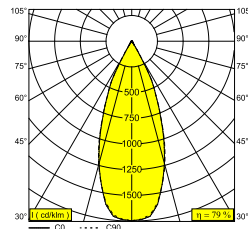

MINI PARTOU IP 93037 B-B

25211 9330 B-B

AVAILABLE IN
BLACK-BLACK 25211 9330 B-B
WHITE-WHITE 25211 9330 W-W

 [View on website](#)

General info

LOCATION	indoor
INSTALLATION	Ceiling Recessed
CUTOUT SHAPE/SIZE (MM)	round - 64
RECESSED DEPTH (MM)	85
THICKNESS OF MOUNTING SURFACE (MM)	min.5
INGRESS PROTECTION	IP44/20
WEIGHT (KG)	0.2
ADJUSTABILITY	non adjustable
INFORMATION	REFLECTOR WFL-37° EXCL.LED POWER SUPPLY 350-500mA-DC

Electrical info

CLASS	III
DIM TYPE	depending on type of external power supply
ENERGY CLASS	E
CERTIFICATES	CB, ENEC

Lightsource info

LIGHTSOURCE NAME	LED
LIGHTSOURCE	LED array 5,8-8,6W / CRI>90 (R9: 52) / 3000K / 734-1018lm
TM-30 VALUES	Rf: 90 / Rg: 99
SDCM	SDCM1
RISKGROUP	RG1
LM80	L90B10 > 50000
LED TECHNICS (LIGHT SOURCE)	1018lm // 8,6W // 118lm/W
LED TECHNICS (LUMINAIRE)	804lm // 10W // 81lm/W