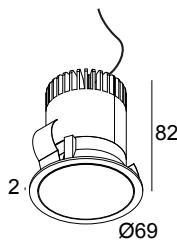

MINI PARTOU IP 93037 B-B

25211 9330 B-B

AVAILABLE IN
BLACK-BLACK 25211 9330 B-B
WHITE-WHITE 25211 9330 W-W

 [View on website](#)

General info

LOCATION	indoor
INSTALLATION	Ceiling Recessed
CUTOUT SHAPE/SIZE (MM)	round - 64
RECESSED DEPTH (MM)	85
THICKNESS OF MOUNTING SURFACE (MM)	min.5
INGRESS PROTECTION	IP44/20
WEIGHT (KG)	0.2
ADJUSTABILITY	non adjustable
INFORMATION	REFLECTOR WFL-37° EXCL.LED POWER SUPPLY 350-500mA-DC

Electrical info

CLASS	III
DIM TYPE	depending on type of external power supply
ENERGY CLASS	E
CERTIFICATES	CB, ENEC

Lightsource info

LIGHTSOURCE NAME	LED
LIGHTSOURCE	LED array 5,8-8,6W / CRI>90 (R9: 52) / 3000K / 734-1018lm
TM-30 VALUES	Rf: 90 / Rg: 99
SDCM	SDCM1
RISKGROUP	RG1
LM80	L90B10 > 50000
LED TECHNICS (LIGHT SOURCE)	1018lm // 8,6W // 118lm/W
LED TECHNICS (LUMINAIRE)	804lm // 10W // 81lm/W