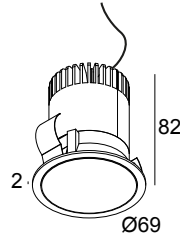

## MINI PARTOU IP 92737 W-W

25211 9230 W-W

AVAILABLE IN

**BLACK-BLACK** 25211 9230 B-B

**WHITE-WHITE** 25211 9230 W-W

[View on website](#)

### General info

<b>LOCATION</b>	indoor
<b>INSTALLATION</b>	Ceiling Recessed
<b>CUTOUT SHAPE/SIZE (MM)</b>	round - 64
<b>RECESSED DEPTH (MM)</b>	85
<b>THICKNESS OF MOUNTING SURFACE (MM)</b>	min.5
<b>INGRESS PROTECTION</b>	IP44/20
<b>WEIGHT (KG)</b>	0.2
<b>ADJUSTABILITY</b>	non adjustable
<b>INFORMATION</b>	REFLECTOR WFL-37° EXCL.LED POWER SUPPLY 350-500mA-DC