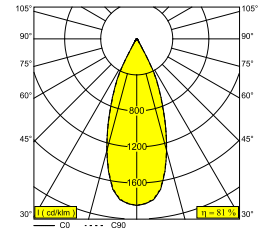

PARTOU IP 92737 B-B

25213 9230 B-B

AVAILABLE IN

BLACK-BLACK 25213 9230 B-B

WHITE-WHITE 25213 9230 W-W

[View on website](#)

General info

LOCATION	indoor
INSTALLATION	Ceiling Recessed
CUTOUT SHAPE/SIZE (MM)	round - 76
RECESSED DEPTH (MM)	100
THICKNESS OF MOUNTING SURFACE (MM)	min.5
INGRESS PROTECTION	IP44/20
WEIGHT (KG)	0.2
ADJUSTABILITY	non adjustable
INFORMATION	REFLECTOR WFL-37° EXCL.LED POWER SUPPLY 350-500mA-DC

Electrical info

CLASS	III
DIM TYPE	depending on type of external power supply
ENERGY CLASS	E
CERTIFICATES	CB, ENEC

Lightsource info

LIGHTSOURCE NAME	LED
LIGHTSOURCE	LED array 5,8-8,6W / CRI>90 (R9: 60) / 2700K / 702-974lm
TM-30 VALUES	Rf: 89 / Rg: 100
SDCM	SDCM1
RISKGROUP	RG1
LM80	L90B10 > 50000
LED TECHNICS (LIGHT SOURCE)	974lm // 8,6W // 113lm/W
LED TECHNICS (LUMINAIRE)	790lm // 10W // 80lm/W