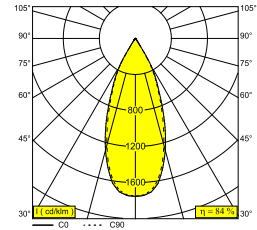

[View on website](#)

General info

LOCATION	indoor
INSTALLATION	Ceiling Recessed
CUTOUT SHAPE/SIZE (MM)	round - 76
RECESSED DEPTH (MM)	90
THICKNESS OF MOUNTING SURFACE (MM)	min.5
INGRESS PROTECTION	IP20
WEIGHT (KG)	0.2
ADJUSTABILITY	0° to 20° swiveling
INFORMATION	REFLECTOR WFL-37° EXCL.LED POWER SUPPLY 350-500mA-DC

Electrical info

CLASS	III
DIM TYPE	depending on type of external power supply
ENERGY CLASS	E
CERTIFICATES	CB, ENEC

Lightsource info

LIGHTSOURCE NAME	LED
LIGHTSOURCE	LED array 5,8-8,6W / CRI>90 (R9: 52) / 3000K / 734-1018lm
TM-30 VALUES	Rf: 90 / Rg: 99
SDCM	SDCM1
RISKGROUP	RG1
LM80	L90B10 > 50000
LED TECHNICS (LIGHT SOURCE)	1018lm // 8,6W // 118lm/W
LED TECHNICS (LUMINAIRE)	860lm // 10W // 87lm/W

Requirements

LED POWER SUPPLY 350 / 500mA-DC DIM

Options

PLASTERKIT 101