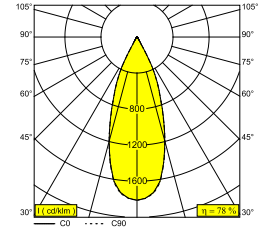

PARTOU S IP 93037 W

25216 9330 W

AVAILABLE IN
BLACK 25216 9330 B
WHITE 25216 9330 W

[View on website](#)

General info

LOCATION	indoor
INSTALLATION	Ceiling Recessed
CUTOUT SHAPE/SIZE (MM)	square - 76 x 76
RECESSED DEPTH (MM)	100
THICKNESS OF MOUNTING SURFACE (MM)	min.5
INGRESS PROTECTION	IP44/20
WEIGHT (KG)	0.2
ADJUSTABILITY	non adjustable
INFORMATION	REFLECTOR WFL-37° EXCL.LED POWER SUPPLY 350-500mA-DC

Electrical info

CLASS	III
DIM TYPE	depending on type of external power supply
ENERGY CLASS	E
CERTIFICATES	CB, ENEC

Lightsource info

LIGHTSOURCE NAME	LED
LIGHTSOURCE	LED array 5,8-8,6W / CRI>90 (R9: 52) / 3000K / 734-1018lm
TM-30 VALUES	Rf: 90 / Rg: 99
SDCM	SDCM1
RISKGROUP	RG1
LM80	L90B10 > 50000
LED TECHNICS (LIGHT SOURCE)	1018lm // 8,6W // 118lm/W
LED TECHNICS (LUMINAIRE)	790lm // 10W // 80lm/W