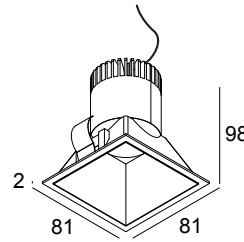

PARTOU S IP 93037 W

25216 9330 W

AVAILABLE IN
BLACK 25216 9330 B
WHITE 25216 9330 W

[View on website](#)

General info

LOCATION	indoor
INSTALLATION	Ceiling Recessed
CUTOUT SHAPE/SIZE (MM)	square - 76 x 76
RECESSED DEPTH (MM)	100
THICKNESS OF MOUNTING SURFACE (MM)	min.5
INGRESS PROTECTION	IP44/20
WEIGHT (KG)	0.2
ADJUSTABILITY	non adjustable
INFORMATION	REFLECTOR WFL-37° EXCL.LED POWER SUPPLY 350-500mA-DC

Electrical info

CLASS	III
DIM TYPE	depending on type of external power supply
ENERGY CLASS	E
CERTIFICATES	CB, ENEC

Lightsource info

LIGHTSOURCE NAME	LED
LIGHTSOURCE	LED array 5,8-8,6W / CRI>90 (R9: 52) / 3000K / 734-1018lm
TM-30 VALUES	Rf: 90 / Rg: 99
SDCM	SDCM1
RISKGROUP	RG1
LM80	L90B10 > 50000
LED TECHNICS (LIGHT SOURCE)	1018lm // 8,6W // 118lm/W
LED TECHNICS (LUMINAIRE)	790lm // 10W // 80lm/W

Requirements

LED POWER SUPPLY 350 / 500mA-DC DIM

For detailed installation instructions, please consult the manual: [25216_XXX0_HAND.pdf](#)

PARTOU S IP 93037 W

25216 9330 W

CEILING COMPATIBILITY

Ceiling Type	Mounting Kit
 System ceiling	-
 Plasterboard	-
 Stucanet	-
 Wood	-
 Concrete	-
 Concrete + plaster	-
 Lintel + plaster	-
 Hollow-core slab	-
 Hollow-core slab + plaster	-
 Stretched ceiling	-