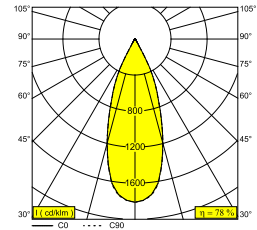

PARTOU S IP 92737 B

25216 9230 B

AVAILABLE IN
BLACK 25216 9230 B
WHITE 25216 9230 W

[View on website](#)

General info

LOCATION	indoor
INSTALLATION	Ceiling Recessed
CUTOUT SHAPE/SIZE (MM)	square - 76 x 76
RECESSED DEPTH (MM)	100
THICKNESS OF MOUNTING SURFACE (MM)	min.5
INGRESS PROTECTION	IP44/20
WEIGHT (KG)	0.2
ADJUSTABILITY	non adjustable
INFORMATION	REFLECTOR WFL-37° EXCL.LED POWER SUPPLY 350-500mA-DC

Electrical info

CLASS	III
DIM TYPE	depending on type of external power supply
ENERGY CLASS	E
CERTIFICATES	CB, ENEC

Lightsource info

LIGHTSOURCE NAME	LED
LIGHTSOURCE	LED array 5,8-8,6W / CRI>90 (R9: 60) / 2700K / 702-974lm
TM-30 VALUES	Rf: 89 / Rg: 100
SDCM	SDCM1
RISKGROUP	RG1
LM80	L90B10 > 50000
LED TECHNICS (LIGHT SOURCE)	974lm // 8,6W // 113lm/W
LED TECHNICS (LUMINAIRE)	756lm // 10W // 76lm/W