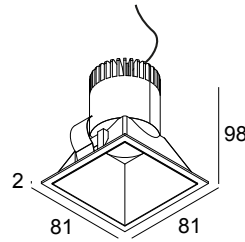

PARTOU S IP 92737 B

25216 9230 B

AVAILABLE IN
BLACK 25216 9230 B
WHITE 25216 9230 W

[View on website](#)

General info

LOCATION	indoor
INSTALLATION	Ceiling Recessed
CUTOUT SHAPE/SIZE (MM)	square - 76 x 76
RECESSED DEPTH (MM)	100
THICKNESS OF MOUNTING SURFACE (MM)	min.5
INGRESS PROTECTION	IP44/20
WEIGHT (KG)	0.2
ADJUSTABILITY	non adjustable
INFORMATION	REFLECTOR WFL-37° EXCL.LED POWER SUPPLY 350-500mA-DC

Electrical info

CLASS	III
DIM TYPE	depending on type of external power supply
ENERGY CLASS	E
CERTIFICATES	CB, ENEC

Lightsource info

LIGHTSOURCE NAME	LED
LIGHTSOURCE	LED array 5,8-8,6W / CRI>90 (R9: 60) / 2700K / 702-974lm
TM-30 VALUES	Rf: 89 / Rg: 100
SDCM	SDCM1
RISKGROUP	RG1
LM80	L90B10 > 50000
LED TECHNICS (LIGHT SOURCE)	974lm // 8,6W // 113lm/W
LED TECHNICS (LUMINAIRE)	756lm // 10W // 76lm/W