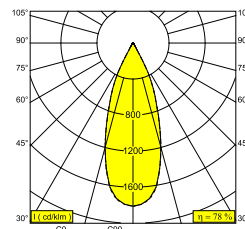

PARTOU S IP 92737 W

25216 9230 W

AVAILABLE IN
BLACK 25216 9230 B
WHITE 25216 9230 W

[View on website](#)

General info

LOCATION	indoor
INSTALLATION	Ceiling Recessed
CUTOUT SHAPE/SIZE (MM)	square - 76 x 76
RECESSED DEPTH (MM)	100
THICKNESS OF MOUNTING SURFACE (MM)	min.5
INGRESS PROTECTION	IP44/20
WEIGHT (KG)	0.2
ADJUSTABILITY	non adjustable
INFORMATION	REFLECTOR WFL-37° EXCL.LED POWER SUPPLY 350-500mA-DC

Electrical info

CLASS	III
DIM TYPE	depending on type of external power supply
ENERGY CLASS	E
CERTIFICATES	CB, ENEC

Lightsource info

LIGHTSOURCE NAME	LED
LIGHTSOURCE	LED array 5,8-8,6W / CRI>90 (R9: 60) / 2700K / 702-974lm
TM-30 VALUES	Rf: 89 / Rg: 100
SDCM	SDCM1
RISKGROUP	RG1
LM80	L90B10 > 50000
LED TECHNICS (LIGHT SOURCE)	974lm // 8,6W // 113lm/W
LED TECHNICS (LUMINAIRE)	756lm // 10W // 76lm/W