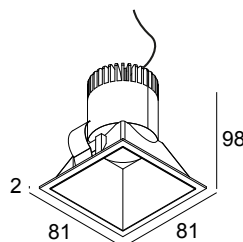

PARTOU S IP 92737 W

25216 9230 W

AVAILABLE IN
BLACK 25216 9230 B
WHITE 25216 9230 W

[View on website](#)

General info

LOCATION	indoor
INSTALLATION	Ceiling Recessed
CUTOUT SHAPE/SIZE (MM)	square - 76 x 76
RECESSED DEPTH (MM)	100
THICKNESS OF MOUNTING SURFACE (MM)	min.5
INGRESS PROTECTION	IP44/20
WEIGHT (KG)	0.2
ADJUSTABILITY	non adjustable
INFORMATION	REFLECTOR WFL-37° EXCL.LED POWER SUPPLY 350-500mA-DC

Electrical info

CLASS	III
DIM TYPE	depending on type of external power supply
ENERGY CLASS	E
CERTIFICATES	CB, ENEC

Lightsource info

LIGHTSOURCE NAME	LED
LIGHTSOURCE	LED array 5,8-8,6W / CRI>90 (R9: 60) / 2700K / 702-974lm
TM-30 VALUES	Rf: 89 / Rg: 100
SDCM	SDCM1
RISKGROUP	RG1
LM80	L90B10 > 50000
LED TECHNICS (LIGHT SOURCE)	974lm // 8,6W // 113lm/W
LED TECHNICS (LUMINAIRE)	756lm // 10W // 76lm/W

Requirements

LED POWER SUPPLY 350 / 500mA-DC DIM

For detailed installation instructions, please consult the manual: [25216_XXX0_HAND.pdf](#)

PARTOU S IP 92737 W

25216 9230 W

CEILING COMPATIBILITY

Ceiling Type	Mounting Kit
 System ceiling	-
 Plasterboard	-
 Stucanet	-
 Wood	-
 Concrete	-
 Concrete + plaster	-
 Lintel + plaster	-
 Hollow-core slab	-
 Hollow-core slab + plaster	-
 Stretched ceiling	-