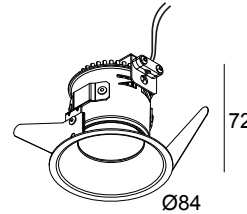

## VARO 93036 IP S1 W

423 012 811 932 W

AVAILABLE IN

**BLACK** 423 012 811 932 B

**WHITE** 423 012 811 932 W

[View on website](#)

### General info

<b>LOCATION</b>	indoor
<b>INSTALLATION</b>	Ceiling Recessed
<b>CUTOUT SHAPE/SIZE (MM)</b>	round - 76
<b>RECESSED DEPTH (MM)</b>	75
<b>THICKNESS OF MOUNTING SURFACE (MM)</b>	min.5
<b>INGRESS PROTECTION</b>	IP44/20
<b>WEIGHT (KG)</b>	0.3
<b>ADJUSTABILITY</b>	non adjustable
<b>INFORMATION</b>	REFLECTOR FL-36° EXCL.LED POWER SUPPLY 350mA-DC