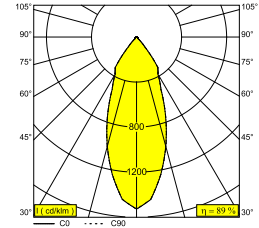

[View on website](#)

General info

LOCATION	indoor
INSTALLATION	Ceiling Recessed
CUTOUT SHAPE/SIZE (MM)	round - 76
RECESSED DEPTH (MM)	75
THICKNESS OF MOUNTING SURFACE (MM)	min.5
INGRESS PROTECTION	IP44/20
WEIGHT (KG)	0.3
ADJUSTABILITY	non adjustable
INFORMATION	REFLECTOR FL-36° EXCL.LED POWER SUPPLY 350mA-DC

Electrical info

CLASS	III
DIM TYPE	depending on type of external power supply
ENERGY CLASS	D
CERTIFICATES	CB, EAC, ENEC

Lightsource info

LIGHTSOURCE NAME	LED
LIGHTSOURCE	LED array 5,8W / CRI>90 (R9: 52) / 3000K / 787lm
TM-30 VALUES	Rf: 90 / Rg: 99
SDCM	SDCM1
RISKGROUP	RG1
LM80	L90B10 > 50000
LED TECHNICS (LIGHT SOURCE)	787lm // 5,8W // 135lm/W
LED TECHNICS (LUMINAIRE)	703lm // 7W // 105lm/W

Requirements

LED POWER SUPPLY 350mA-DC DIM

Options

PLASTERKIT 101