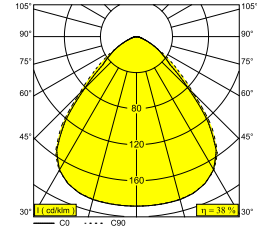

## DIRO SBL S IP 82 W

11436 8200 W

AVAILABLE IN  
**BLACK** 11436 8200 B  
**WHITE** 11436 8200 W

 [View on website](#)

### General info

<b>LOCATION</b>	indoor
<b>INSTALLATION</b>	Ceiling Recessed
<b>CUTOUT SHAPE/SIZE (MM)</b>	round - 121
<b>RECESSED DEPTH (MM)</b>	65
<b>THICKNESS OF MOUNTING SURFACE (MM)</b>	max.25
<b>INGRESS PROTECTION</b>	IP44/20
<b>WEIGHT (KG)</b>	0.5
<b>ADJUSTABILITY</b>	non adjustable
<b>INFORMATION</b>	INCL.LED POWER SUPPLY 350mA-DC INCL.PC SBL