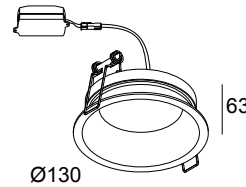

## DIRO SBL S IP 82 W

11436 8200 W

AVAILABLE IN  
**BLACK** 11436 8200 B  
**WHITE** 11436 8200 W

 [View on website](#)

### General info

<b>LOCATION</b>	indoor
<b>INSTALLATION</b>	Ceiling Recessed
<b>CUTOUT SHAPE/SIZE (MM)</b>	round - 121
<b>RECESSED DEPTH (MM)</b>	65
<b>THICKNESS OF MOUNTING SURFACE (MM)</b>	max.25
<b>INGRESS PROTECTION</b>	IP44/20
<b>WEIGHT (KG)</b>	0.5
<b>ADJUSTABILITY</b>	non adjustable
<b>INFORMATION</b>	INCL.LED POWER SUPPLY 350mA-DC INCL.PC SBL