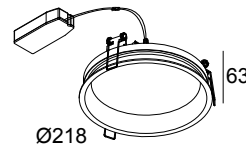

## DIRO SBL L 83 W

202 297 83 W

AVAILABLE IN  
**BLACK** 202 297 83 B  
**WHITE** 202 297 83 W

 [View on website](#)

### General info

<b>LOCATION</b>	indoor
<b>INSTALLATION</b>	Ceiling Recessed
<b>CUTOUT SHAPE/SIZE (MM)</b>	round - 208
<b>RECESSED DEPTH (MM)</b>	70
<b>THICKNESS OF MOUNTING SURFACE (MM)</b>	max.25
<b>INGRESS PROTECTION</b>	IP43/20
<b>WEIGHT (KG)</b>	1
<b>ADJUSTABILITY</b>	non adjustable
<b>INFORMATION</b>	INCL.LED POWER SUPPLY 1050mA-DC INCL.PC SBL