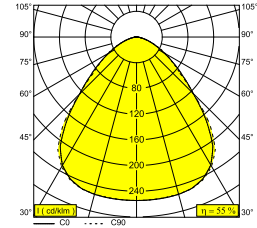

## DIRO SBL L 83 W

202 297 83 W

AVAILABLE IN  
**BLACK** 202 297 83 B  
**WHITE** 202 297 83 W

 [View on website](#)

### General info

<b>LOCATION</b>	indoor
<b>INSTALLATION</b>	Ceiling Recessed
<b>CUTOUT SHAPE/SIZE (MM)</b>	round - 208
<b>RECESSED DEPTH (MM)</b>	70
<b>THICKNESS OF MOUNTING SURFACE (MM)</b>	max.25
<b>INGRESS PROTECTION</b>	IP43/20
<b>WEIGHT (KG)</b>	1
<b>ADJUSTABILITY</b>	non adjustable
<b>INFORMATION</b>	INCL.LED POWER SUPPLY 1050mA-DC INCL.PC SBL