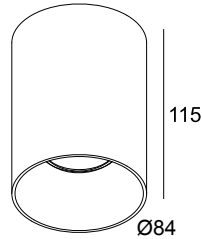

## QOBY R Hi B

19121 0000 B

AVAILABLE IN  
**BLACK** 19121 0000 B  
**WHITE** 19121 0000 W

 [View on website](#)

### General info

<b>LOCATION</b>	indoor
<b>INSTALLATION</b>	Ceiling Surface mounted
<b>INGRESS PROTECTION</b>	IP20
<b>WEIGHT (KG)</b>	0.3
<b>ADJUSTABILITY</b>	non adjustable

### Lightsource info

<b>LIGHTSOURCE NAME</b>	GU10
<b>MIN. DISTANCE TO LIGHTSOURCE (M)</b>	0,5