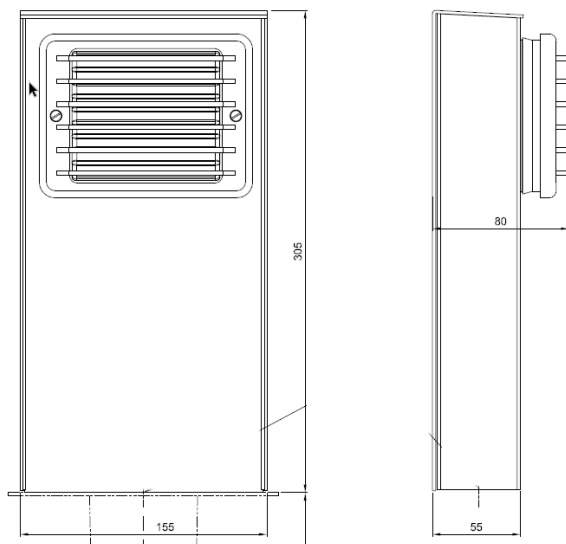

Name **COUNTRY**
 Number **N079**
 Collection **NAUTIC**

TEKNA

General

Location Outdoor
 Main material Brass/glass
 IP rating IP54
 Class .
 Bathroom zone .
 Voltage 230V
 Driver Required No
 Cable length (m) .
 Dimensions (mm/ W-H-D) 155-340-80
 Mounting method Standing alone
 Brut weight (kg) .
 Gross weight (kg) .
 Packing (mm / W-H-D) .
 Energy Efficiency %

Lamp

Included
 Light source Led module
 Number of light sources 1
 Soket Type .
 Bulb shape COB
 Max Lamp Length .
 power consumption 4.3W
 Luminous Flux 145lm
 Colour Temp 2700K
 CRI .
 Lifetime .
 Beam angle .