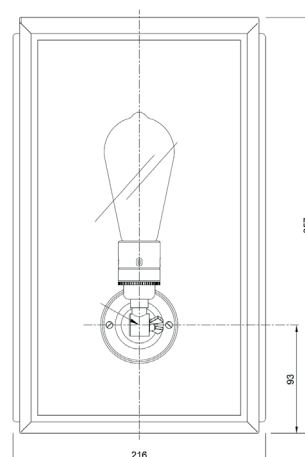

Name **ESSEX**
 Number **N094**
 Collection **NAUTIC**

TEKNA

General

Location Indoor/outdoor
 Main material Brass/glass
 IP rating IP 44
 Class I
 Bathroom zone Zone 3
 Voltage 220-240V
 Driver required No
 Cable length (m) .
 Dimensions (mm) 216x357x140
 Mounting method Wall bracket
 Gross weight (kg) .
 Net weight (kg) .
 Packaging (mm) .
 Energy Efficiency % 85%

Lamp

Included
 Light source Lúmmi LED
 Number of light sources 1
 Socket type E27
 Bulb shape ST64
 Max lamp length (mm) 145
 Power consumption 5W
 Luminous flux 400lm
 Color temperature 2200K
 CRI 90
 Lifetime 20.000hrs.
 Beam angle 330°