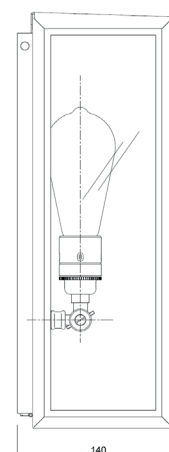

Finishes

- Dark Bronze
- Lacquered Jet Black
- Lacquered Kenia Red
- Lacquered Orange Rust
- Lacquered Maize
- Lacquered Bottle Green
- Lacquered Chinese Turquoise
- Lacquered Royal Blue
- Lacquered French Grey