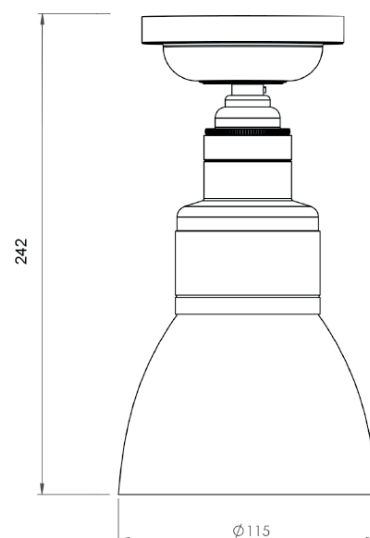

Name **LOFT CEILING**
Number **N084**
Collection **NAUTIC**

TEKNA

General

Location Indoor
Main material Aluminium/brass
IP rating IP20
Class I
Bathroom zone Zone 3
Voltage 230V
Driver Required Integrated
Cable length (m) .
Dimensions (mm/ W-H-D) W155-H242
Mounting method .
Brut weight (kg) 1,5
Gross weight (kg) 1
Packing (mm / W-H-D) 165x160x410
Energy Efficiency % A

Lamp

Included
Light source Xicato COB LED 16W
Number of light sources 1
Socket Type E27
Bulb shape .
Max Lamp Length .
power consumption 16w
Luminous Flux 1000lm
Colour Temp 2700K /3000K
CRI 95
Lifetime 50000
Beam angle .