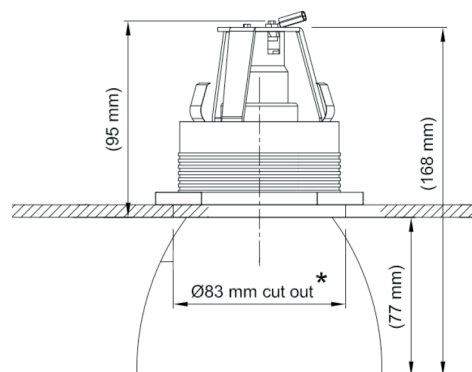

## General

Location Indoor  
Main material Aluminium/brass  
IP rating IP20  
Class I  
Bathroom zone Zone 3  
Voltage 230V  
Driver Required Integrated  
Cable length ( m ) .  
Dimensions ( mm/ W-H-D ) See instalation sheet  
Mounting method .  
Brut weight (kg) 1,5  
Gross weight (kg) 1  
Packing (mm / W-H-D) 165x160x410  
Energy Efficiency % A

## Lamp

Light source Xicato COB LED 16W  
Number of light sources 1  
Soket Type E27  
Bulb shape .  
Max Lamp Length .  
power consumption 16w  
Luminous Flux 1000lm  
Colour Temp 2700K /3000K  
CRI 95  
Lifetime 50000  
Beam angle .