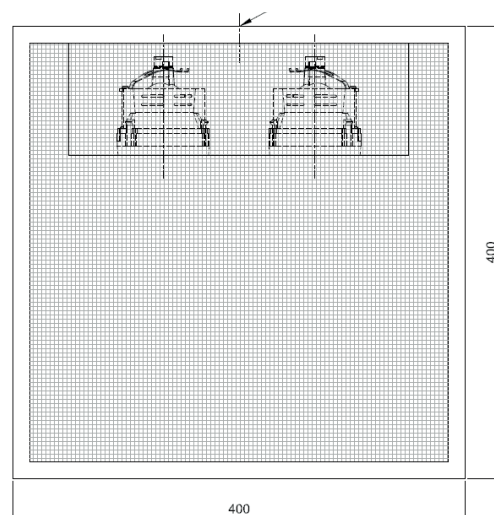

## General

Location Indoor  
 Main material Brass/Alu  
 IP rating IP20  
 Class I  
 Bathroom zone Zone 3  
 Voltage 230V  
 Driver required Integrated  
 Cable length (m) .  
 Dimensions (mm) 400x150x400  
 Mounting method Ceiling bracket  
 Gross weight (kg) .  
 Net weight (kg) .  
 Packaging (mm) .  
 Energy Efficiency % .

## Lamp

Included  
 Light source Sora Vivid  
 Number of light sources 2  
 Socket type GU10  
 Bulb shape MR16  
 Max lamp length (mm) 53.5  
 Power consumption 7.5W / 9.5W  
 Luminous flux 390lm / 410lm / 465lm  
 Color temperature 2700K / 3000K  
 CRI 95  
 Lifetime 35.000h  
 Beam angle 10° / 25° / 36°