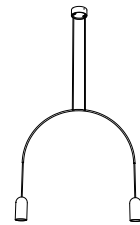

It is a small family composed by a floor/hanging lamp, and 7 different chandeliers (2, 4 or 6 bulbs).

bow

design by david dolcini

bow mini detail

bow I S

lamp type	retrofit LED
fitting	E27
max. watt	2x15W
voltage	230V
class	1
diameter	480 mm
width	80 mm
height	360 (max 2500) mm

order code bow classic

black **T97H1IZL**

order code bow mini

black **T97H8IZL**

bow I M

lamp type	retrofit LED
fitting	E27
max. watt	2x15W
voltage	230V
class	1
diameter	680 mm
width	80 mm
height	460 (max 2500) mm

order code bow classic

black **T97H2IZL**

order code bow mini

black **T97H9IZL**

bow I L

lamp type	retrofit LED
fitting	E27
max. watt	2x15W
voltage	230V
class	1
diameter	880 mm
width	80 mm
height	560 (max 2500) mm

order code bow classic

black **T97H3IZL**

order code bow mini

black **T97H10IZL**