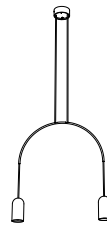

It is a small family composed by a floor/hanging lamp, and 7 different chandeliers (2, 4 or 6 bulbs).

bow

design by david dolcini

bow mini detail

bow I S

lamp type	retrofit LED
fitting	E27
max. watt	2x15W
voltage	230V
class	1
diameter	480 mm
width	80 mm
height	360 (max 2500) mm

order code bow classic

black **T97H1IZL**

order code bow mini

black **T97H8IZL**

bow I M

lamp type	retrofit LED
fitting	E27
max. watt	2x15W
voltage	230V
class	1
diameter	680 mm
width	80 mm
height	460 (max 2500) mm

order code bow classic

black **T97H2IZL**

order code bow mini

black **T97H9IZL**

bow I L

lamp type	retrofit LED
fitting	E27
max. watt	2x15W
voltage	230V
class	1
diameter	880 mm
width	80 mm
height	560 (max 2500) mm