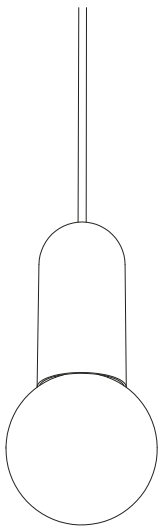

It is a small family composed by a floor/hanging lamp, and 7 different chandeliers (2, 4 or 6 bulbs).

bow

design by david dolcini

bow mini detail

bow I S

lamp type	retrofit LED
fitting	E27
max. watt	2x15W
voltage	230V
class	1
diameter	480 mm
width	80 mm
height	360 (max 2500) mm

order code bow classic

black **T97H1IZL**

order code bow mini

black **T97H8IZL**

bow I M

lamp type	retrofit LED
fitting	E27
max. watt	2x15W
voltage	230V
class	1
diameter	680 mm
width	80 mm
height	460 (max 2500) mm

order code bow classic

black **T97H2IZL**

order code bow mini

black **T97H9IZL**

bow I L

lamp type	retrofit LED
fitting	E27
max. watt	2x15W
voltage	230V
class	1
diameter	880 mm
width	80 mm
height	560 (max 2500) mm

order code bow classic

black **T97H3IZL**

order code bow mini

black **T97H10IZL**