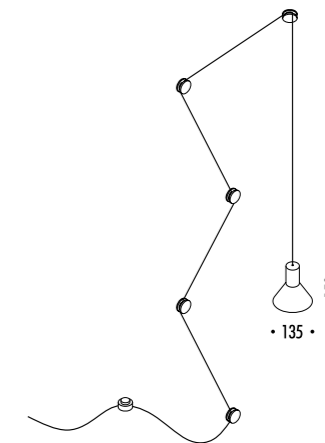

The sizes are expressed in millimeters.

DESIGN DAVIDE GROPPI - BEPPE MERLANO - 2013
LAMPADA A SOSPENSIONE - METALLO
SUSPENSION LAMP - METAL

NEURO

CE IP 20

CLAMP

171303	BIANCO OPACO / MATT WHITE	220-240 V - 50/60 Hz - MAX 15 W LED - E27 ALIMENTAZIONE CON SPINA - CAVO BIANCO 10 m INTERRUTTORE INCLUSO DA CABLARE 5 BLOCCACAVO INCLUSI - LAMPADINA LED INCLUSA POWER SUPPLY WITH PLUG - WHITE CABLE 10 m INCLUDES SWITCH THAT MUST BE WIRED 5 CLAMPS INCLUDED - LED BULB INCLUDED
171304	NERO OPACO / MATT BLACK	220-240 V - 50/60 Hz - MAX 15 W LED - E27 ALIMENTAZIONE CON SPINA - CAVO NERO 10 m INTERRUTTORE INCLUSO DA CABLARE 5 BLOCCACAVO INCLUSI - LAMPADINA LED INCLUSA POWER SUPPLY WITH PLUG - BLACK CABLE 10 m INCLUDES SWITCH THAT MUST BE WIRED 5 CLAMPS INCLUDED - LED BULB INCLUDED
		 9,5 W LED - 3000K - 760 lm - CRI 80 - DIMMABLE - EFFICIENCY A+

INSTALLAZIONE CON SPINA / POWER SUPPLY WITH PLUG INSTALLATION

INSTALLAZIONE CON ROSONE DA PARETE E SOFFITTO / WALL AND CEILING ROSE INSTALLATION