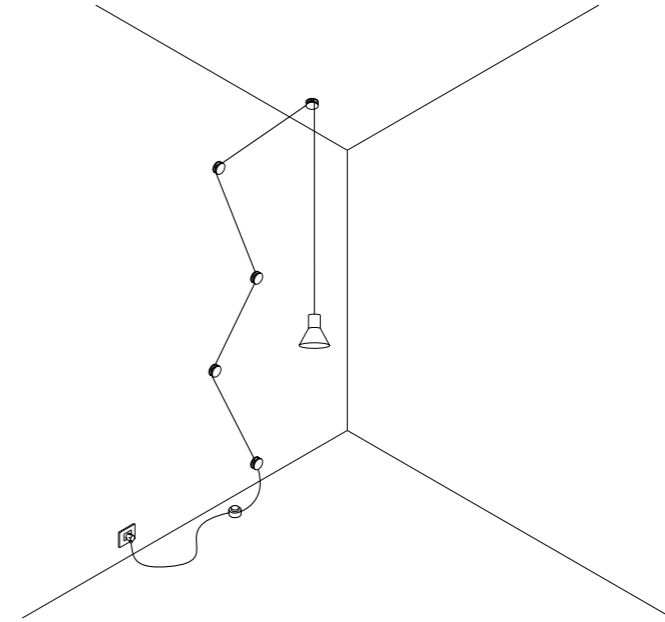

The sizes are expressed in millimeters.

DESIGN DAVIDE GROPPI - BEPPE MERLANO - 2013
LAMPADA A SOSPENSIONE - METALLO
SUSPENSION LAMP - METAL

NEURO

CE IP 20

CLAMP

171303	BIANCO OPACO / MATT WHITE	220-240 V - 50/60 Hz - MAX 15 W LED - E27 ALIMENTAZIONE CON SPINA - CAVO BIANCO 10 m INTERRUTTORE INCLUSO DA CABLARE 5 BLOCCACAVO INCLUSI - LAMPADINA LED INCLUSA POWER SUPPLY WITH PLUG - WHITE CABLE 10 m INCLUDES SWITCH THAT MUST BE WIRED 5 CLAMPS INCLUDED - LED BULB INCLUDED
171304	NERO OPACO / MATT BLACK	220-240 V - 50/60 Hz - MAX 15 W LED - E27 ALIMENTAZIONE CON SPINA - CAVO NERO 10 m INTERRUTTORE INCLUSO DA CABLARE 5 BLOCCACAVO INCLUSI - LAMPADINA LED INCLUSA POWER SUPPLY WITH PLUG - BLACK CABLE 10 m INCLUDES SWITCH THAT MUST BE WIRED 5 CLAMPS INCLUDED - LED BULB INCLUDED
		 9,5 W LED - 3000K - 760 lm - CRI 80 - DIMMABLE - EFFICIENCY A+

INSTALLAZIONE CON SPINA / POWER SUPPLY WITH PLUG INSTALLATION

INSTALLAZIONE CON ROSONE DA PARETE E SOFFITTO / WALL AND CEILING ROSE INSTALLATION