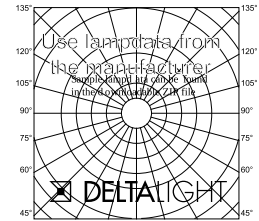

SPYCO ON 1 Hi W

414 353 10 W

AVAILABLE IN

BLACK 414 353 10 B

WHITE 414 353 10 W

 [View on website](#)

General info

LOCATION	indoor
INSTALLATION	Ceiling Surface mounted
INGRESS PROTECTION	IP20
WEIGHT (KG)	0.4
ADJUSTABILITY	0° to 90° swiveling, 350° rotatable