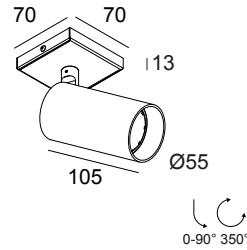

SPYCO ON 1 Hi W

414 353 10 W

AVAILABLE IN

BLACK 414 353 10 B

WHITE 414 353 10 W

 [View on website](#)

General info

LOCATION	indoor
INSTALLATION	Ceiling Surface mounted
INGRESS PROTECTION	IP20
WEIGHT (KG)	0.4
ADJUSTABILITY	0° to 90° swiveling, 350° rotatable

Electrical info

	1 x QPAR51 max.20W
CLASS	II
DIM TYPE	mains (phase cut-off)

Lightsource info

LIGHTSOURCE NAME	GU10
-------------------------	------

Remarks

lamp not included

For detailed installation instructions, please consult the manual: [414_353_10_HAND.pdf](#)