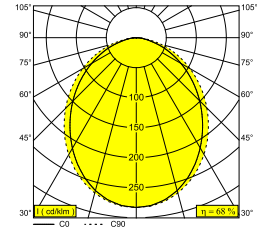

[View on website](#)

General info

LOCATION	indoor
INSTALLATION	Ceiling Surface mounted,Ceiling Suspended
INGRESS PROTECTION	IP20
WEIGHT (KG)	3
ADJUSTABILITY	non adjustable
INFORMATION	INCL.MIC40 PC SBL HE INCL.LED POWER SUPPLY

Electrical info

ELECTRICAL	220-240V / 50-60Hz
CLASS	I
POWER SUPPLY INCLUDED	YES
DIM TYPE	non-dimmable
ENERGY CLASS	D

Lightsource info

LIGHTSOURCE NAME	LED
LIGHTSOURCE	LED cluster 36,7W / CRI>90 (R9: 50) / 3000K / 5702lm
TM-30 VALUES	Rf: 92 / Rg: 100
SDCM	SDCM3
RISKGROUP	RG2
LM80	L80 > 60000
LED TECHNICS (LIGHT SOURCE)	5702lm // 36,7W // 155lm/W
LED TECHNICS (LUMINAIRE)	3880lm // 42W // 92lm/W

Options

SUSPENSION SET 27 1.6m

For detailed installation instructions, please consult the manual: [399_011_36_E_HAND.pdf](#)