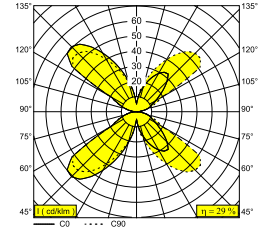

ORBIT T LED 930 B-MMAT

271 05 93 B-MMAT

AVAILABLE IN
BLACK-GOLD MATT 271 05 93 B-MMAT
WHITE-WHITE 271 05 93 W-W

 [View on website](#)

General info

LOCATION	indoor
INSTALLATION	Wall Surface mounted
INGRESS PROTECTION	IP20
WEIGHT (KG)	0.6
ADJUSTABILITY	non adjustable
INFORMATION	INCL.LED POWER SUPPLY 24V-DC

Electrical info

ELECTRICAL	220-240V / 50-60Hz
CLASS	I
POWER SUPPLY INCLUDED	YES
DIM TYPE	non-dimmable
ENERGY CLASS	C
CERTIFICATES	ENEC

Lightsource info

LIGHTSOURCE NAME	LED
LIGHTSOURCE	LED FLEX 3W / CRI>90 / 3000K / 484lm
LED TECHNICS (LIGHT SOURCE)	484lm // 3W // 161lm/W
LED TECHNICS (LUMINAIRE)	140lm // 3W // 41lm/W