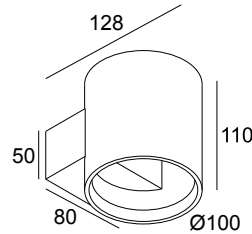

ORBIT T LED 930 B-MMAT

271 05 93 B-MMAT

AVAILABLE IN
BLACK-GOLD MATT 271 05 93 B-MMAT
WHITE-WHITE 271 05 93 W-W

 [View on website](#)

General info

LOCATION	indoor
INSTALLATION	Wall Surface mounted
INGRESS PROTECTION	IP20
WEIGHT (KG)	0.6
ADJUSTABILITY	non adjustable
INFORMATION	INCL.LED POWER SUPPLY 24V-DC