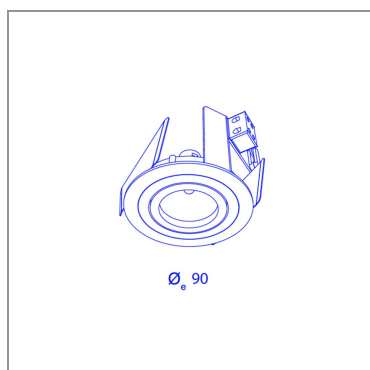

BS3276

ALU BR

BS3276

SPECIFICATIONS

CUT-OUT SIZE	Ø82
MIN RECESSED HEIGHT	80mm
WEIGHT	0.2kg
INGRESS PROTECTION (IP)	IP20, IP20 inside ceiling
GLOWWIRETEST	850°C

COMPLEMENTARY OPTIONS

BS8002 ANTI-DAZZLE RING