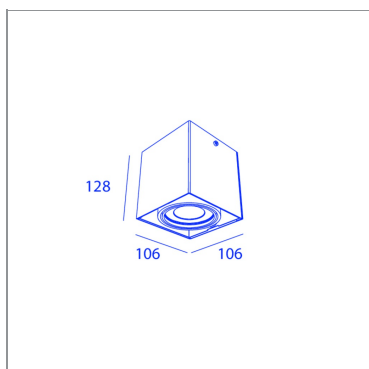

**ORBIT®**

TECHNICAL SHEET

**PICCOLO LOOK OUT**

1X GU10 ≤ 50W / LED GU10 MAX BDTESTLM

**BB65124**

WH/BLK

BB65124

**SPECIFICATIONS**

WEIGHT	1kg
INGRESS PROTECTION (IP)	20
GLOW WIRE TEST	850°C

**LIGHT SPECIFICATIONS**

BEAM ANGLE	BDTEST°
COLOR TEMPERATURE	BDTEST
CRI	BDTEST
LIGHT SOURCE POWER (1 LUMINAIRE)	BDTESTW
LUMINAIRE PERFORMANCE	BDTESTLM