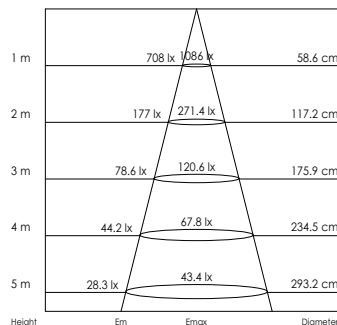

LED DOWNLIGHT SERIE (ACCENTVERLICHTING)

(SÉRIE LED DOWNLIGHTS (ÉCLAIRAGE D'ACCENTUATION))

Pro-Bagno:
LED downlight ø 60 mm
7W, incl. separate LED voeding (driver)

- Waterdicht LED inbouwarmatuur
- Speciaal ontwikkelde behuizing met lage inbouwdiepte
- Gemaakt uit geëxtrudeerd aluminium, gepoederlakt in de kleuren wit, zilver of zwart, RVS look en puur wit
- Voorzien van lens met helder glas
- Het armatuur is uitgevoerd met een hoogwaardig koellichaam om de lichtterugval tot een minimum te beperken
- Wordt compleet geleverd met LED driver (niet waterdicht)

Toepassingsgebieden: douches, badkamers, overstek en overkappingen

- Armature LED encastré étanche
- Le boîtier est spécialement mis au point pour avoir une profondeur d'encastrement bas
- Fait en aluminium extrudé, laqué blanc, noir, argenté, Look INOX, chromé, laiton ou blanc pur
- Equipé de lentille en verre clair
- L'appareil est équipé d'un dissipateur de chaleur de haute qualité afin de limiter la réflexion
- Livré avec un driver LED (pas étanche)

Domaines d'application: douches, salle de bains

Lichtbron (Source lumineuse): COB LED 6W

Verlichtingshoek (Angle d'éclairage): 20°/40°

Kleurtemperatuur (Température de couleur): 2700K/3000K/4100K/5600K

Lichtstroom (Flux lumineux): 580LM/600LM/630LM/690LM

Kleurweergave index (Index de rendu de couleurs): Ra ≥ 80

Bedrijfstemperatuur (Température de fonctionnement): -30°C - +40°C

Aantal branduren (Durée de vie): > 50.000

LED voeding (inclusief) (LED driver (inclus)): CE

Voedingsspanning (Puissance d'alimentation): 220-240V AC 50/60Hz

LED-stroom (Courant LED): 350mA

Opgenomen vermogen (inclusief voeding) (Puissance (driver inclus)): Max. 7W

42172/ .. / .. / .. **vanaf** **€ 65**
à partir de