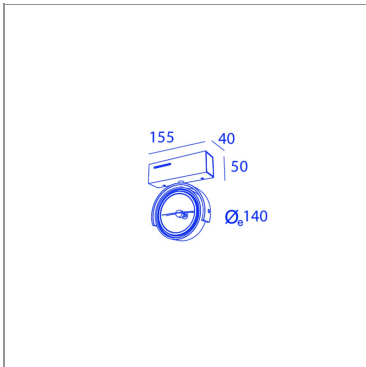

**BB8412-4**

GLD/BLK

BB8412-4

### SPECIFICATIONS

WEIGHT	0.7kg
INGRESS PROTECTION (IP)	20
GLOW WIRE TEST	850°C