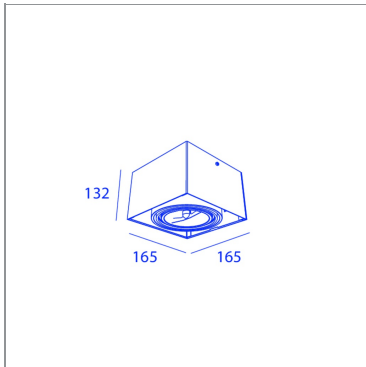

BB84511

WH/WH

BB84511

SPECIFICATIONS

| | |
|-------------------------|-------|
| WEIGHT | 2.1kg |
| INGRESS PROTECTION (IP) | 20 |
| GLOW WIRE TEST | 850°C |

LIGHT SPECIFICATIONS

| | |
|----------------------------------|----------|
| BEAM ANGLE | BDTEST° |
| COLOR TEMPERATURE | BDTEST |
| CRI | BDTEST |
| LIGHT SOURCE POWER (1 LUMINAIRE) | BDTESTW |
| LUMINAIRE PERFORMANCE | BDTESTLM |