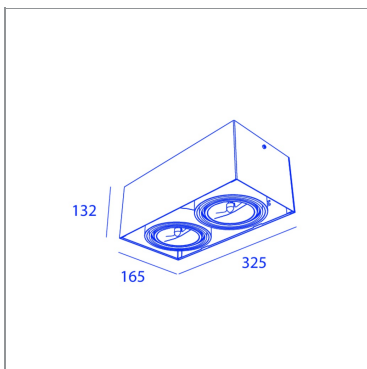

## LOOK OUT DOUBLE

2X QR111 ≤ 100W MAX BDTESTLM

**BB84523**

GR/BLK

BB84523

### SPECIFICATIONS

WEIGHT	2.8kg
INGRESS PROTECTION (IP)	20
GLOW WIRE TEST	850°C