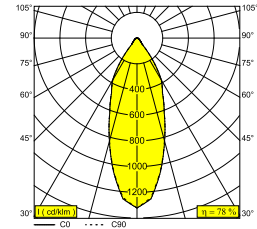

BOXY R 92733 DIM8 W-B

251 70 811 922 ED8 W-B

AVAILABLE IN

BLACK-BLACK 251 70 811 922 ED8 B-B

BLACK-FLEMISH BRONZE 251 70 811 922 ED8 B-FBR

BLACK-FLEMISH GOLD 251 70 811 922 ED8 B-FG

BLACK-GOLD MATT 251 70 811 922 ED8 B-MMAT

WHITE-BLACK 251 70 811 922 ED8 W-B

WHITE-WHITE 251 70 811 922 ED8 W-W

 [View on website](#)

General info

LOCATION	indoor-outdoor
INSTALLATION	Ceiling Surface mounted
INGRESS PROTECTION	IP53
PROTECTION AGAINST MECHANICAL IMPACT	IK03
WEIGHT (KG)	0.6
ADJUSTABILITY	non adjustable
INFORMATION	REFLECTOR FL-33° INCL.DIMMABLE LED POWER SUPPLY 500mA-DC