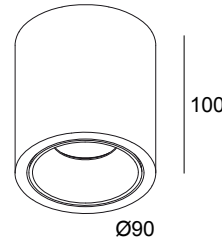

BOXY R 92733 DIM8 W-B

251 70 811 922 ED8 W-B

AVAILABLE IN

BLACK-BLACK 251 70 811 922 ED8 B-B

BLACK-FLEMISH BRONZE 251 70 811 922 ED8 B-FBR

BLACK-FLEMISH GOLD 251 70 811 922 ED8 B-FG

BLACK-GOLD MATT 251 70 811 922 ED8 B-MMAT

WHITE-BLACK 251 70 811 922 ED8 W-B

WHITE-WHITE 251 70 811 922 ED8 W-W

 [View on website](#)

General info

LOCATION	indoor-outdoor
INSTALLATION	Ceiling Surface mounted
INGRESS PROTECTION	IP53
PROTECTION AGAINST MECHANICAL IMPACT	IK03
WEIGHT (KG)	0.6
ADJUSTABILITY	non adjustable
INFORMATION	REFLECTOR FL-33° INCL.DIMMABLE LED POWER SUPPLY 500mA-DC