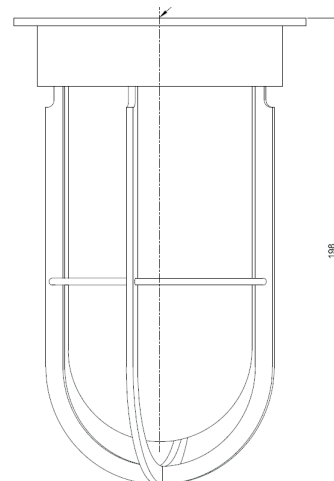

Name **DOCKLIGHT CEILING**
 Number **N011**
 Collection **NAUTIC**

TEKNA

General

Location Indoor/Outdoor
 Main material Brass/glass
 IP rating IP44
 Class .
 Bathroom zone Zone 3
 Voltage 230V
 Driver Required No
 Cable length (m) .
 Dimensions (mm/ W-H-D) 125-198-125
 Mounting method CEILING bracket
 Brut weight (kg) .
 Gross weight (kg) .
 Packing (mm / W-H-D) .
 Energy Efficiency % A++

Lamp Included

Light source Bulb
 Number of light sources 1
 Soket Type E27
 Bulb shape A60
 Max Lamp Length 110mm
 power consumption 4W
 Luminous Flux 470lm
 Colour Temp 2700K
 CRI 80
 Lifetime 15000
 Beam angle 360°