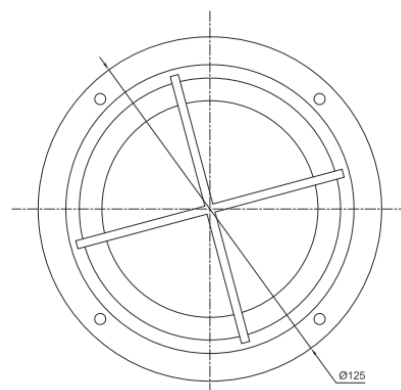

Finishes

- Polished Brass
- Dark Bronze
- Polished Chrome Plated Brass
- Brushed Nickel Plated Brass
- Brushed Chrome Plated Brass
- Polished Nickel Plated Brass