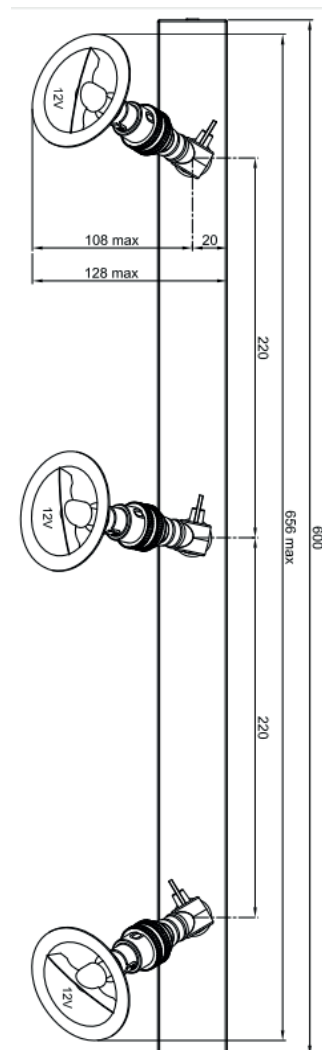

Name **LILLEY SPOT ON RAIL 3 - LED**
 Number **N053**
 Collection **NAUTIC**

TEKNA

General

Location Indoor
 Main material Brass
 IP rating IP20
 Class .
 Bathroom zone Zone 3
 Voltage 230V
 Driver Required Integrated
 Cable length (m) .
 Dimensions (mm/ W-H-D) 40-160-600
 Mounting method CEILING bracket
 Brut weight (kg) .
 Gross weight (kg) .
 Packing (mm / W-H-D) .
 Energy Efficiency % A

Lamp

Included
 Light source Spot
 Number of light sources 3
 Soket Type B15D
 Bulb shape AR70
 Max Lamp Length 48mm
 power consumption 7W
 Luminous Flux 380lm
 Colour Temp 2700K/3000K
 CRI 80
 Lifetime 35000
 Beam angle 40°