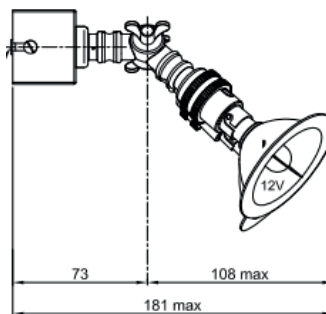

Name **LILLEY SPOT ON RAIL 3 - LED**
 Number **N053**
 Collection **NAUTIC**

TEKNA

General

Location Indoor
 Main material Brass
 IP rating IP20
 Class .
 Bathroom zone Zone 3
 Voltage 230V
 Driver Required Integrated
 Cable length (m) .
 Dimensions (mm/ W-H-D) 40-160-600
 Mounting method CEILING bracket
 Brut weight (kg) .
 Gross weight (kg) .
 Packing (mm / W-H-D) .
 Energy Efficiency % A

Lamp

Included
 Light source Spot
 Number of light sources 3
 Soket Type B15D
 Bulb shape AR70
 Max Lamp Length 48mm
 power consumption 7W
 Luminous Flux 380lm
 Colour Temp 2700K/3000K
 CRI 80
 Lifetime 35000
 Beam angle 40°