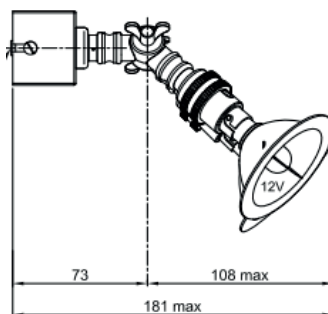

Name **LILLEY SPOT ON RAIL 4 - LED**
 Number **N054**
 Collection **NAUTIC**

TEKNA

General

Location Indoor
 Main material Brass
 IP rating IP20
 Class .
 Bathroom zone Zone 3
 Voltage 230V
 Driver Required Integrated
 Cable length (m) .
 Dimensions (mm/ W-H-D) 40-160-900
 Mounting method CEILING bracket
 Brut weight (kg) .
 Gross weight (kg) .
 Packing (mm / W-H-D) .
 Energy Efficiency % A

Lamp

Light source Spot
 Number of light sources 4
 Soket Type B15D
 Bulb shape AR70
 Max Lamp Length 48mm
 power consumption 7W
 Luminous Flux 380lm
 Colour Temp 2700K/3000K
 CRI 80
 Lifetime 35000
 Beam angle 40°