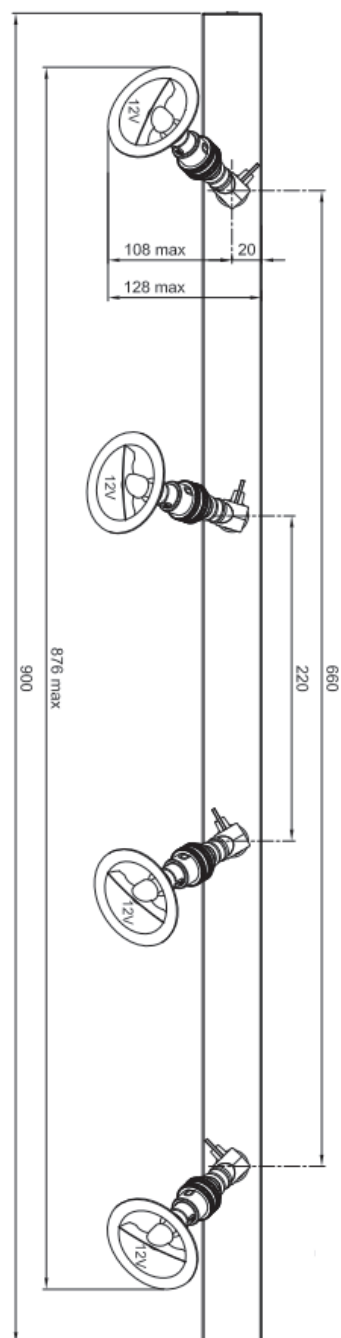

Name **LILLEY SPOT ON RAIL 4 - LED**
 Number **N054**
 Collection **NAUTIC**

TEKNA

General

Location Indoor
 Main material Brass
 IP rating IP20
 Class .
 Bathroom zone Zone 3
 Voltage 230V
 Driver Required Integrated
 Cable length (m) .
 Dimensions (mm/ W-H-D) 40-160-900
 Mounting method CEILING bracket
 Brut weight (kg) .
 Gross weight (kg) .
 Packing (mm / W-H-D) .
 Energy Efficiency % A

Lamp

Light source Spot
 Number of light sources 4
 Soket Type B15D
 Bulb shape AR70
 Max Lamp Length 48mm
 power consumption 7W
 Luminous Flux 380lm
 Colour Temp 2700K/3000K
 CRI 80
 Lifetime 35000
 Beam angle 40°