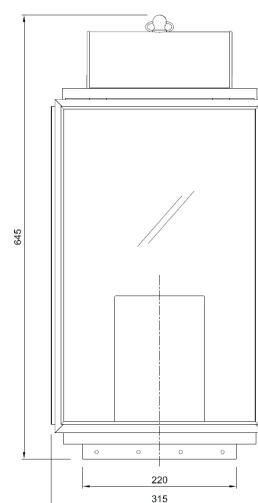

Name **PENROSE 230V**
 Number **N128**
 Collection **NAUTIC**

TEKNA

General

Location Indoor/outdoor
 Main material Brass/glass
 IP rating IP43
 Class I
 Bathroom zone Zone 3
 Voltage 230V
 Driver Required Integrated
 Cable length (m) 5 meter cable and plug
 Dimensions (mm/ W-H-D) 315-620-315
 Mounting method Floor bracket
 Brut weight (kg) 15
 Gross weight (kg) 13
 Packing (mm / W-H-D) 460x460x950
 Energy Efficiency % A++

Lamp

Included
 Light source Filament LED / LED CANDLE EFFECT
 Number of light sources 1
 Soket Type E27 / led PCB
 Bulb shape .
 Max Lamp Length .
 power consumption 4,2W / 4W
 Luminous Flux 470lm / 410lm
 Colour Temp 2700K /2300K - 2700K
 CRI 80 / 90
 Lifetime 15000
 Beam angle 360°