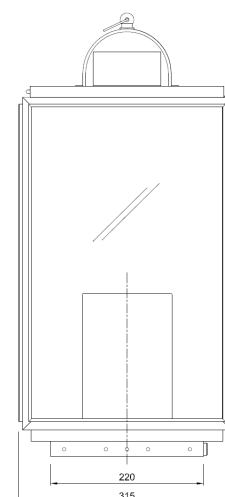

Electrical

Swiched No
Battery No
Dimmible No
Dimming Range No
Dimming method .
Supply Frequency 50/60Hz
Driver/Ballast Voltage 220v-240v
Efficacy .