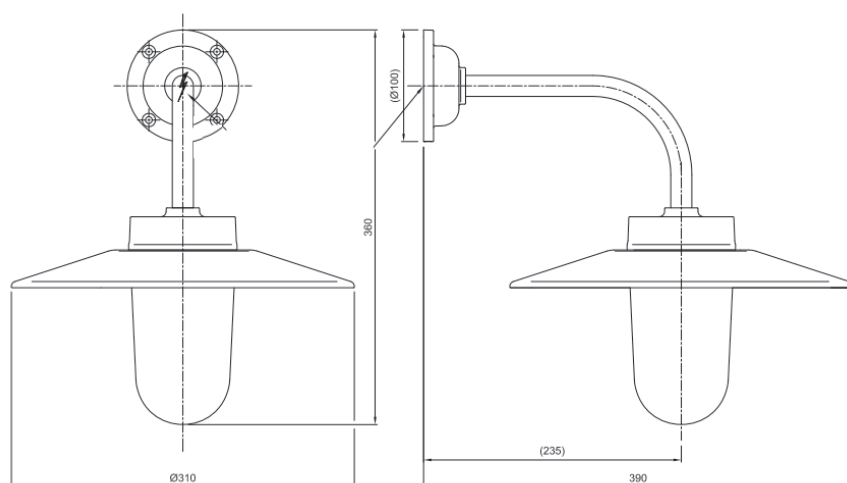

Name **QUAY LIGHT 90°**
Number **N077**
Collection **NAUTIC**

TEKNA

General

Location Outdoor
Main material copper/glass
IP rating IP44
Class .
Bathroom zone Zone 3
Voltage 230V
Driver Required No
Cable length (m) .
Dimensions (mm/ W-H-D) 310-360-390
Mounting method Wall bracket
Brut weight (kg) .
Gross weight (kg) .
Packing (mm / W-H-D) .
Energy Efficiency % A++

Lamp

Light source Bulb
Number of light sources 1
Socket Type E27
Bulb shape A60
Max Lamp Length 110mm
power consumption 4W
Luminous Flux 470lm
Colour Temp 2700K
CRI 80
Lifetime 15000
Beam angle 360°

Included