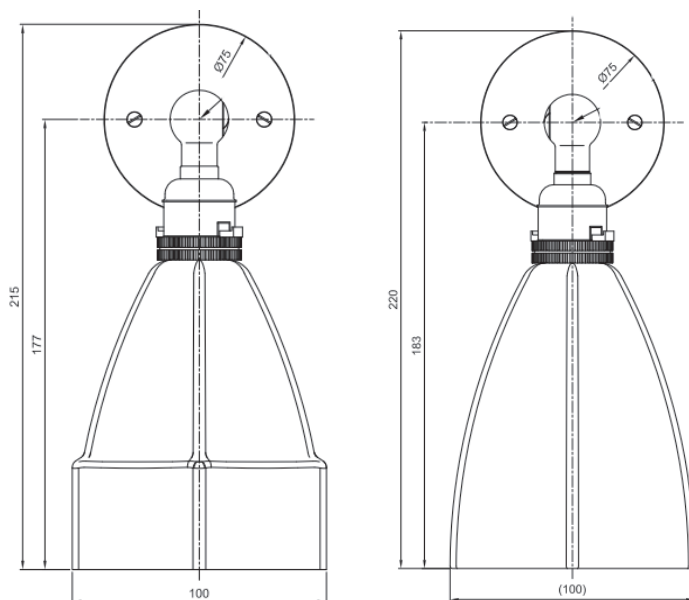

Name **STIFFKEY**
 Number **N090**
 Collection **NAUTIC**

TEKNA

General

Location Indoor
 Main material Brass/ glass
 IP rating IP20
 Class .
 Bathroom zone Zone 3
 Voltage 230V
 Driver Required No
 Cable length (m) .
 Dimensions (mm/ W-H-D) 100-220-158
 Mounting method Wall bracket
 Brut weight (kg) .
 Gross weight (kg) .
 Packing (mm / W-H-D) .
 Energy Efficiency % A++

Lamp

Light source Bulb
 Number of light sources 1
 Soket Type B22
 Bulb shape A60
 Max Lamp Length 117mm
 power consumption 4W
 Luminous Flux 470lm
 Colour Temp 2700K
 CRI 80
 Lifetime 15000
 Beam angle 360°