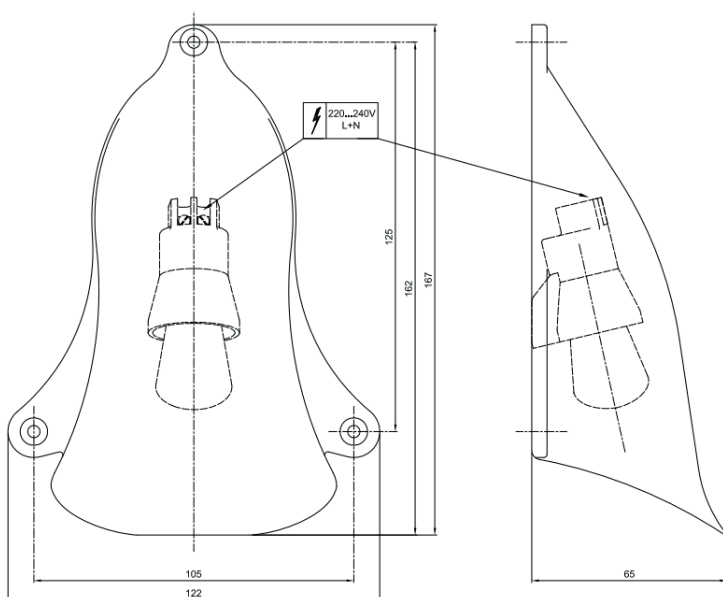

Name **SHELL LIGHT - LED**  
 Number **N001**  
 Collection **NAUTIC**

**TEKNA**

## General

Location Indoor  
 Main material Brass  
 IP rating IP20  
 Class .  
 Bathroom zone Zone 3  
 Voltage 230V  
 Driver Required No  
 Cable length ( m ) .  
 Dimensions ( mm/ W-H-D ) 122-167-65  
 Mounting method Wall mounted  
 Brut weight (kg) .  
 Gross weight (kg) .  
 Packing (mm / W-H-D) .  
 Energy Efficiency % .

## Lamp

Included  
 Light source Led module  
 Number of light sources 1  
 Soket Type .  
 Bulb shape COB  
 Max Lamp Length .  
 power consumption 4.3W  
 Luminous Flux 145lm  
 Colour Temp 2700K  
 CRI .  
 Lifetime .  
 Beam angle .