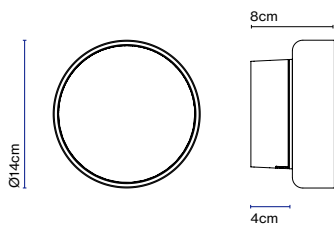

## Joan Gaspar

**marset**

Roc IP65

Roc IP65

LED COB 8W 230V 2700K  
CRI90  
Light source - 544lm  
(included)

Structure made of lacquered aluminium which supports a textured, pressed glass diffuser.

● Black

dimmable

IP65

- [Download](#) Assembly instructions
- [Download](#) Energy label
- [Download](#) 2D
- [Download](#) 3D
- [Download](#) Photometric data

info@marset.com  
www.marset.com

Compact indoor and outdoor wall lamp with a pressed glass diffuser. Its undulating shade covers the light, blurring it. It doesn't settle for just providing light, it also manages to create an ambiance.