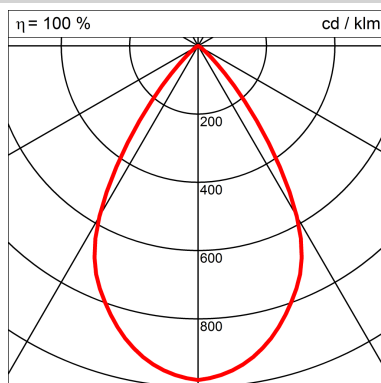

Product Data sheet

Specifications

Article number	4113.120.27.2 D
Product name	ARVA Pendel
Product group	pendant luminaire
Mounting type	Pendant
Mounting place	Ceiling

Variant / Configuration

Number / Name	---
Variant Description	Product without accessories

Dimensions

Diameter/Height	140mm/43mm

Luminaires

ZVEI / ILCOS	LED ARVA 2700K / LED ARVA 2700K
System power	14 W
Light flux	920 lm
Luminaire output	65.7 lm/W
Colour temperature	827/2700K
LiTG class	A70