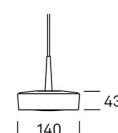

Product Data sheet

Specifications

Article number	4113.120.27.2 D
Product name	ARVA Pendel
Product group	pendant luminaire
Mounting type	Pendant
Mounting place	Ceiling

Variant / Configuration

Number / Name	---
Variant Description	Product without accessories

Dimensions

Diameter/Height	140mm/43mm

Luminaires

ZVEI / ILCOS	LED ARVA 2700K / LED ARVA 2700K
System power	14 W
Light flux	920 lm
Luminaire output	65.7 lm/W
Colour temperature	827/2700K
LiTG class	A70