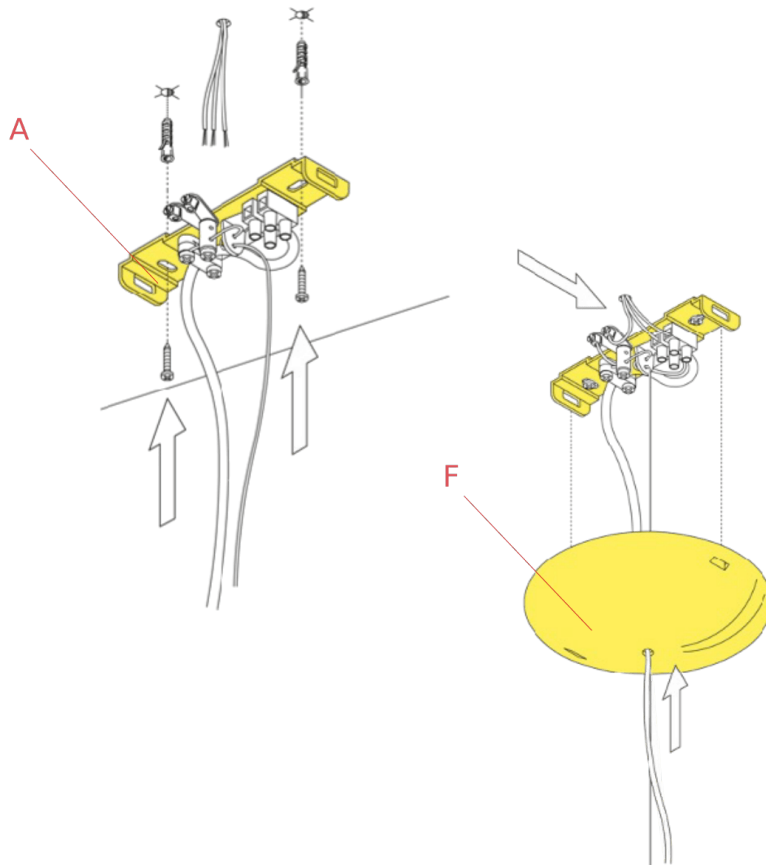

RA3690209

White rose assembly

WARNING! When installing and whenever acting on the appliance, ensure that the power supply has been switched off.
For the installation of the spare-part, it is necessary to consult a qualified electrician.

RA3690209

White rose assembly

Fig.1

Fix the wall fixture (A) with the appropriate expansion bolts. NOTE: Select and employ screw anchors which are suited to the surface where the appliance is to be installed.
Connect the power cable to the terminal box (not supplied with the sparepart).
Mount the ceiling-rose (F).

WARNING! When installing and whenever acting on the appliance, ensure that the power supply has been switched off.
For the installation of the spare-part, it is necessary to consult a qualified electrician.