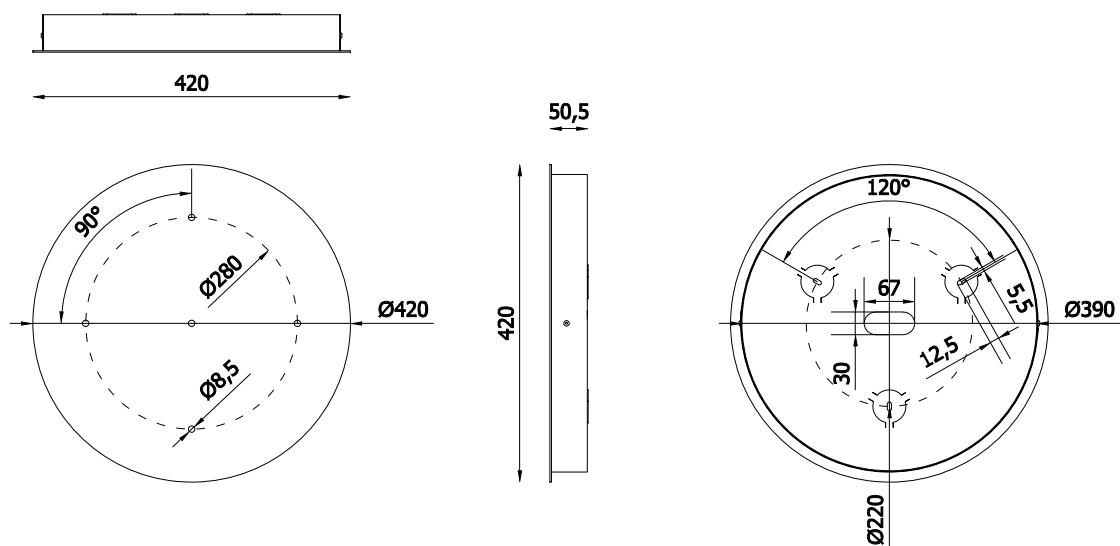

A-Piastre / Plates (Glo, Lit, MoM)

TECHNICAL SHEET

AA01-T-42-05 WHITE

Mounting: a soffitto / ceiling

Environment: Indoor - IP20

Materials: Metallo / Metal

Information: Round plate with max 5 fittings

AA18-T-42-05 TITANIUM

Mounting: a soffitto / ceiling

Environment: Indoor - IP20

Materials: Metallo / Metal

Information: Round plate with max 5 fittings

AA01-T-42-05

AA18-T-42-05

PIASTRA ESTERNA / EXTERNAL PLATE

PIASTRA INTERNA / INTERNAL PLATE