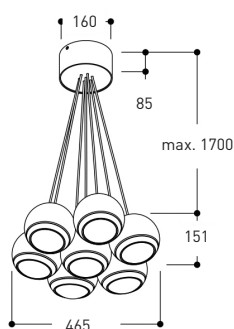

BERRIER WITH M10 BASE ROUND 7