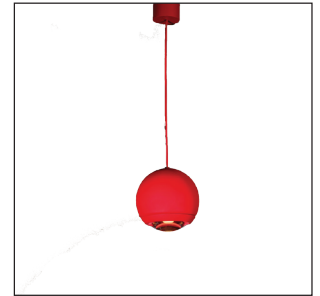

TAL BERRIER

The BERRIER is a pendant fixture for accent lighting and is thus ideal to create atmospheres. Outstanding technique and the nice round design make this fixture a real beauty.

- Input: 230V-50Hz
- Dimmable
- Beam Angle: 60°
- LEDcolor: 2700K
- LED technology provided by the Philips Fortimo™ module
- Warm, nice and soft aligned beam
- Various ceiling roses available, surface, recessed and cluster

		2700K	
BERRIER	12W/800lm	MOON	411001
		WHITE/RED CORD	411047
		BLACK/RED CORD	411026
		BLACK/CHROME/BLACK CORD	411019
		BLACK/BLACK CORD	411016
		RED/RED CORD	411034
		WHITE/CHROME/WHITE CORD	411020
		BLACK/GOLD/BLACK CORD	411096
CU29 (COPPER)	12W/800lm	CU29 (COPPER)	411050
		BLACK/CU29 (COPPER)	411056
		CU29(COPPER)/BLACK	411057