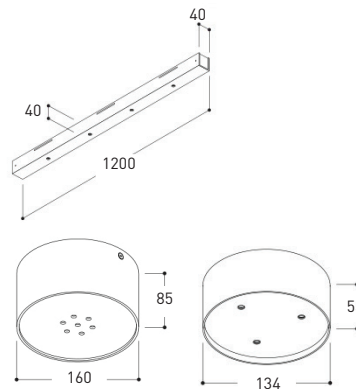

TAL BERRIER

The BERRIER is a pendant fixture for accent lighting and is thus ideal to create atmospheres. Outstanding technique and the nice round design make this fixture a real beauty.

- Input: 230V-50Hz
- Dimmable
- Beam Angle: 60°
- LEDcolor: 2700K
- LED technology provided by the Philips Fortimo™ module
- Warm, nice and soft aligned beam
- Various ceiling roses available, surface, recessed and cluster

		2700K	
BERRIER	12W/800lm	MOON	411001
		WHITE/RED CORD	411047
		BLACK/RED CORD	411026
		BLACK/CHROME/BLACK CORD	411019
		BLACK/BLACK CORD	411016
		RED/RED CORD	411034
		WHITE/CHROME/WHITE CORD	411020
		BLACK/GOLD/BLACK CORD	411096
CU29 (COPPER)	12W/800lm	CU29 (COPPER)	411050
		BLACK/CU29 (COPPER)	411056
		CU29(COPPER)/BLACK	411057

M10 BASES