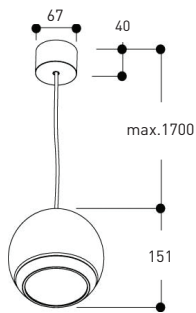

TAL BERRIER

The BERRIER is a pendant fixture for accent lighting and is thus ideal to create atmospheres. Outstanding technique and the nice round design make this fixture a real beauty.

- Input: 230V-50Hz
- Dimmable
- Beam Angle: 60°
- LEDcolor: 2700K
- LED technology provided by the Philips Fortimo™ module
- Warm, nice and soft aligned beam
- Various ceiling roses available, surface, recessed and cluster

		2700K	
BERRIER	12W/800lm	MOON	411001
		WHITE/RED CORD	411047
		BLACK/RED CORD	411026
		BLACK/CHROME/BLACK CORD	411019
		BLACK/BLACK CORD	411016
		RED/RED CORD	411034
		WHITE/CHROME/WHITE CORD	411020
		BLACK/GOLD/BLACK CORD	411096
CU29 (COPPER)	12W/800lm	CU29 (COPPER)	411050
		BLACK/CU29 (COPPER)	411056
		CU29(COPPER)/BLACK	411057