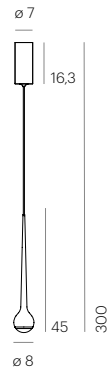

Varianten / Variants

FALLING UP