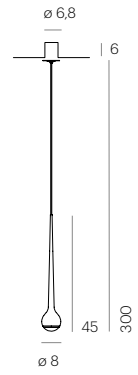

Varianten / Variants

FALLING UP

FALLING IN

FALLING TRACE

Alle Abmessungen in cm /
All dimensions in cm

Features / Features

warmDIM
2700 – 2200 K

Bluetooth
(optional)

Eigenschaften / Specifications

LED / LED

DIMMSTANDARD / DIMMING STANDARD
DIMMOPTIONEN / DIMMING OPTIONS
ENERGIEEFFIZIENZ / ENERGY EFFICIENCY
NENNSPANNUNG / VOLTAGE
DECKENTOPFFARBE / FIXTURE COLOUR

MATERIAL / MATERIAL

770 lm, 11 W, 2700 – 2200 K, CRI > 90
(Pro Leuchtenkopf / Per luminaire head)
Phasenabschnitt / Phase-cut
DALI, 1 – 10 V, Bluetooth
A++ – A
220 – 240 V / 120 V
UP/TRACE: Deckentopf in gleicher Farbe wie Leuchte /
Fixture same colour as luminaire,
IN: Black: Black, White: White, Alu Pol: White
Aluminium / Aluminium

Farben / Colours

Black   White   Alu Pol