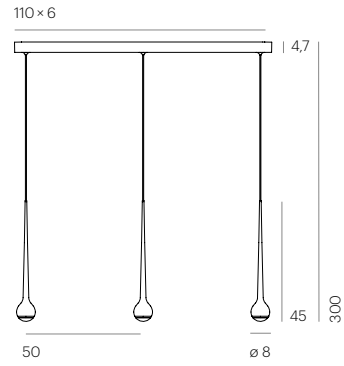

Designpreise / Awards

- 2008 Good Design Award
- 2009 Red Dot Design Award
- 2009 Schöner Wohnen – Neue Klassiker

Varianten / Variants

FALLING UP

FALLING IN

FALLING TRACE

Alle Abmessungen in cm /
All dimensions in cm

MATERIAL / MATERIAL

770 lm, 11 W, 2700 – 2200 K, CRI > 90
(Pro Leuchtenkopf / Per luminaire head)
Phasenabschnitt / Phase-cut
DALI, 1 – 10 V, Bluetooth
A++ – A
220 – 240 V / 120 V
UP/TRACE: Deckentopf in gleicher Farbe wie Leuchte /
Fixture same colour as luminaire,
IN: Black: Black, White: White, Alu Pol: White
Aluminium / Aluminium