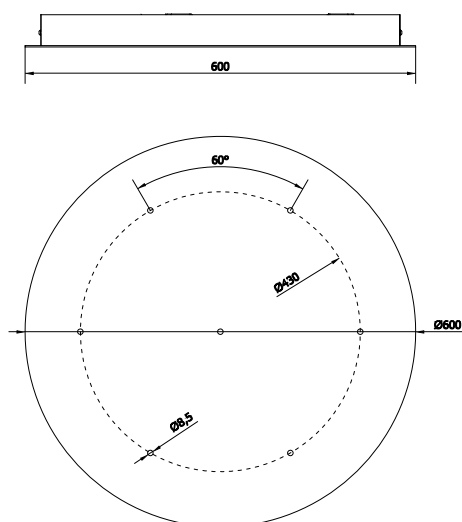

A-Piastre / Plates (Glo, Lit, MoM)

TECHNICAL SHEET

AA01-T-60-07 WHITE

Mounting: a soffitto / ceiling

Environment: Indoor - IP20

Materials: Metallo / Metal

Information: Round plate with max 7 fittings

AA18-T-60-07 TITANIUM

Mounting: a soffitto / ceiling

Environment: Indoor - IP20

Materials: Metallo / Metal

Information: Round plate with max 7 fittings

AA01-T-60-07

AA18-T-60-07

PIASTRA ESTERNA / EXTERNAL PLATE