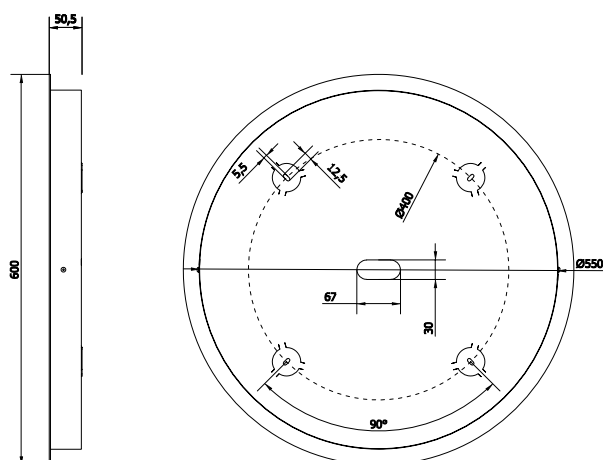

PIASTRA INTERNA / INTERNAL PLATE