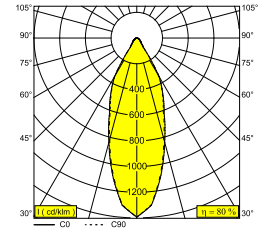

BOXY L 93033 DIM8 B-B

10726 9328 B-B

AVAILABLE IN

BLACK-BLACK 10726 9328 B-B

BLACK-FLEMISH BRONZE 10726 9328 B-FBR

BLACK-FLEMISH GOLD 10726 9328 B-FG

BLACK-GOLD MATT 10726 9328 B-MMAT

WHITE-WHITE 10726 9328 W-W