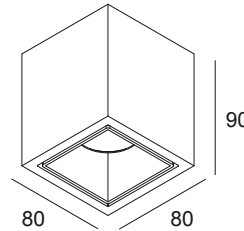

BOXY L 93033 DIM8 B-B

10726 9328 B-B

AVAILABLE IN

BLACK-BLACK 10726 9328 B-B

BLACK-FLEMISH BRONZE 10726 9328 B-FBR

BLACK-FLEMISH GOLD 10726 9328 B-FG

BLACK-GOLD MATT 10726 9328 B-MMAT

WHITE-WHITE 10726 9328 W-W

[View on website](#)

General info

LOCATION	indoor
INSTALLATION	Ceiling Surface mounted
INGRESS PROTECTION	IP20
WEIGHT (KG)	0.5
ADJUSTABILITY	non adjustable
INFORMATION	REFLECTOR FL-33° INCL.DIMMABLE POWER SUPPLY 350mA-DC