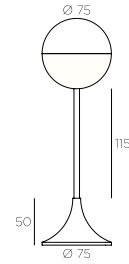

BOULY TABLE BUILT-IN

Material

aluminium - PMMA

Materiaal

aluminium - PMMA

Matériau

aluminium - PMMA

Finish

Lightsource

4 x power LED (included) 1.2W
cold white : 6000K - 440lm - CRI >75
4 x LED (included) 0.96W
warm white : 2700K - 456lm - CRI >93

Lichtbron

4 x power LED (inclusief) 1.2W
koud wit : 6000K - 440lm - CRI >75
4 x LED (inclusief) 0.96W
warm wit : 2700K - 456lm - CRI >93